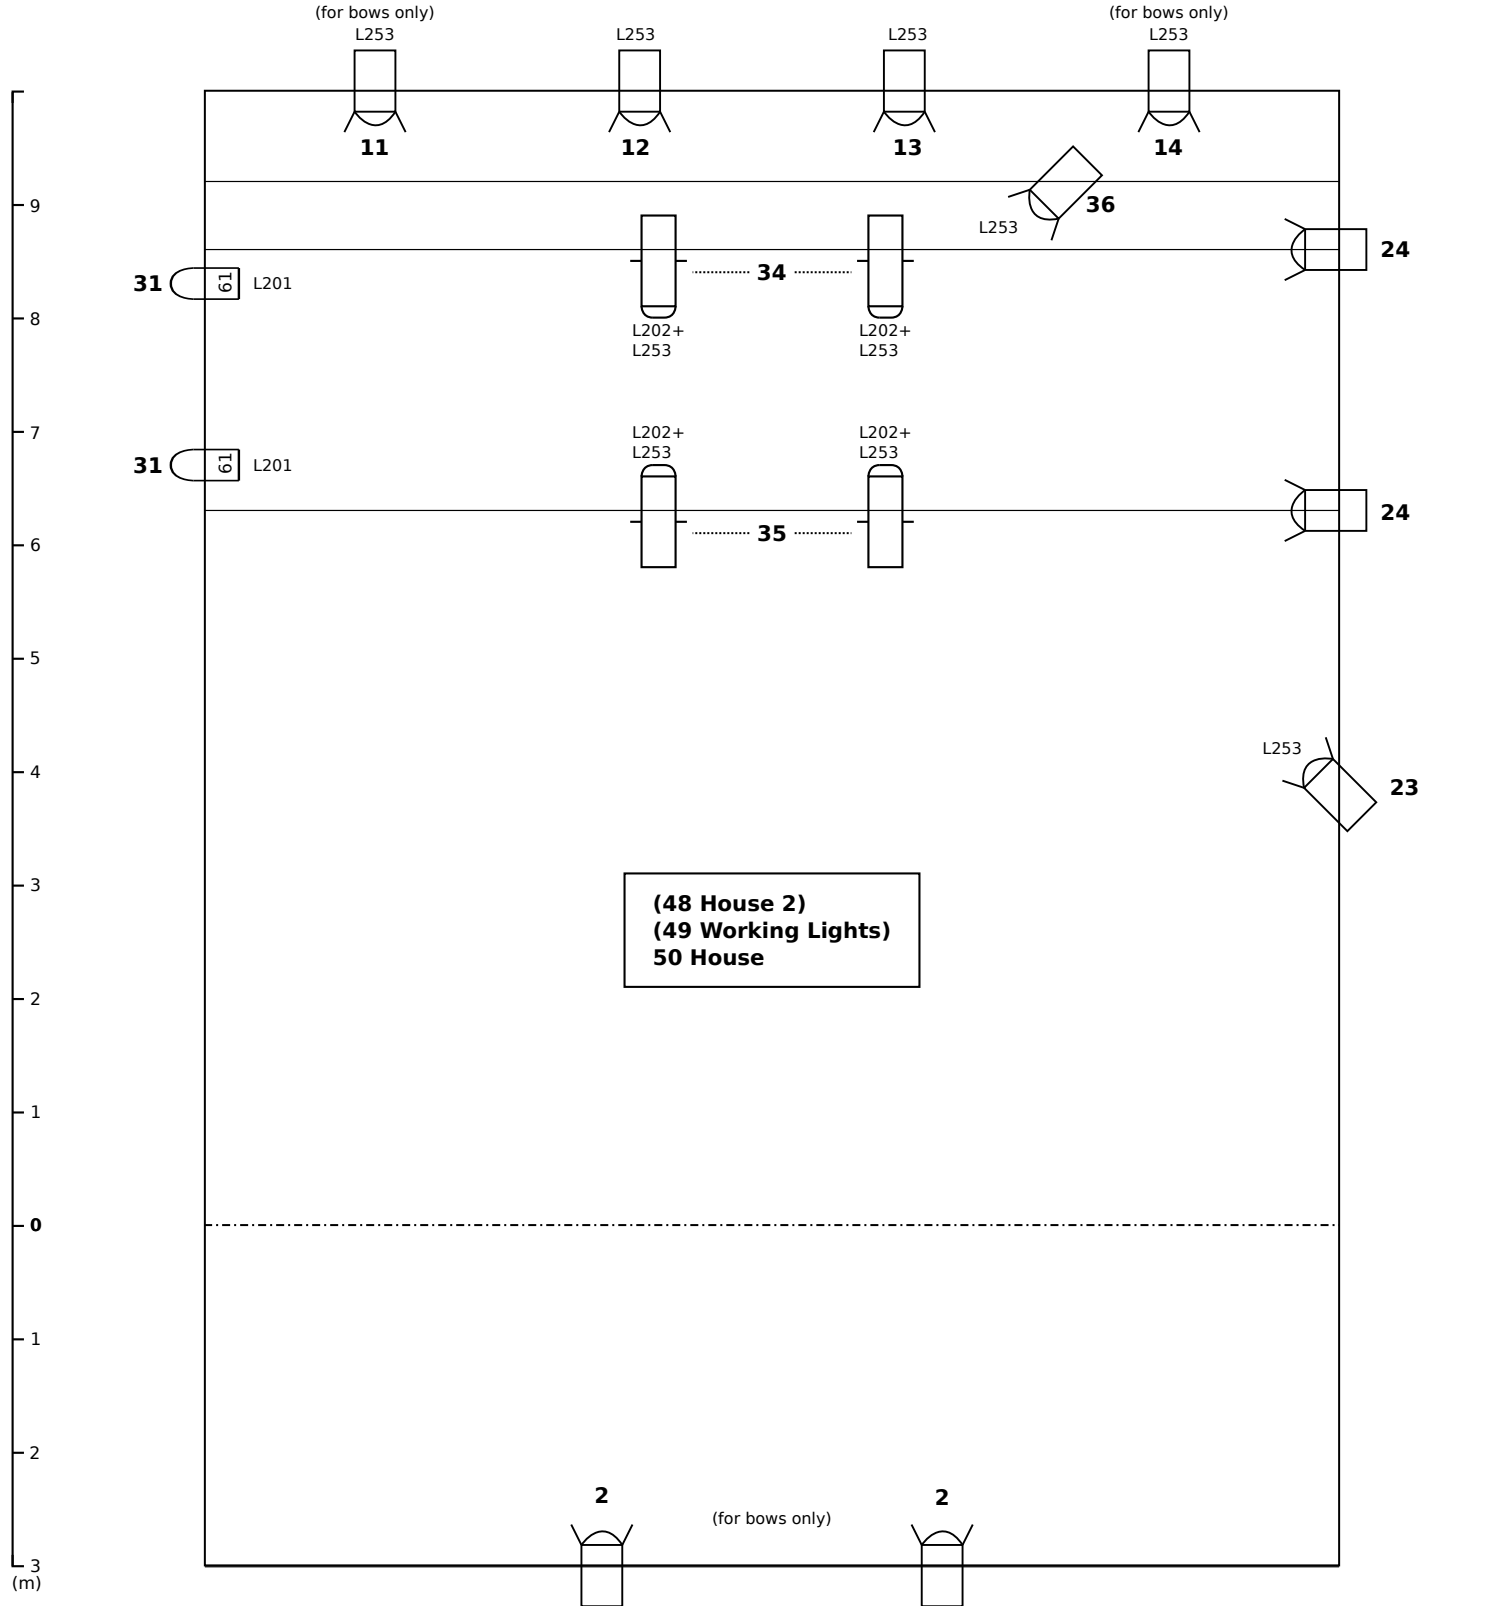

- 10x PC / Fresnel 1kW with barn doors
- 4x Zoom Profile 1kW with Iris
- 2x PAR64 CP61 1kW

YIBU Dance

"Whirling Ladder | Upright"